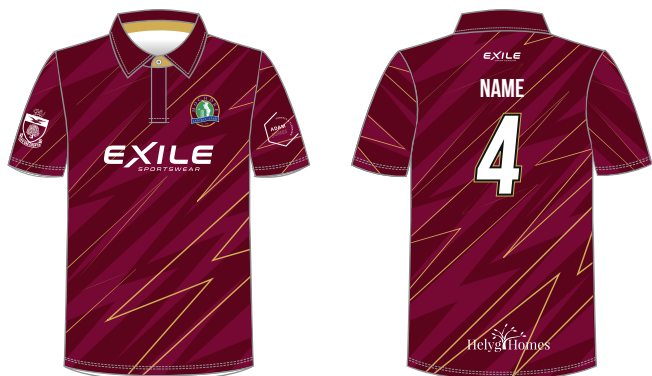

Mochdre Cricket Club T20 Kit 2023

Price includes Squad Number and Name on the back
All artwork in this document is for example purposes only.

Mochdre T20 Short Sleeve Shirt

Adults £35.00

Mochdre T20 Trousers